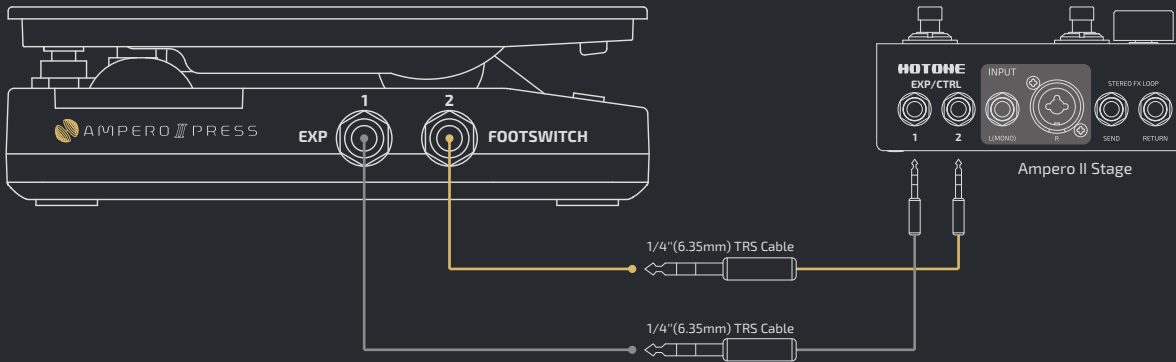

AMPERO III PRESS

Passive Switching / Expression Pedal

Connection

AMPERO III PRESS

Passive Switching / Expression Pedal

Specifications

EXP (Expression): 1/4"(6.35mm) TRS, 10k Ω , Linear

FOOTSWITCH: 1/4"(6.35mm) TRS*, Momentary

Dimensions: 162mm (W) X 81mm (D) X 51mm (H)

Weight: 455g

*: Depending on the controlled device, it is compatible with TS cables.

EXP Jack Schematic

HOTONE

Thank you for purchasing
a Hotone product.

**Scan the QR code for manuals
in other languages.**